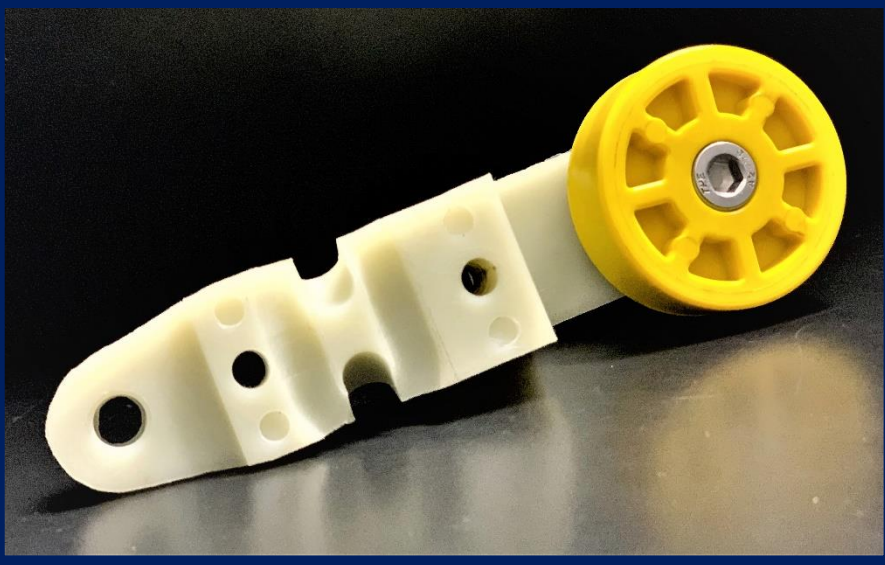

NEW GENERATION YOKE WHEEL

JF EQUIPMENT NOW OFFERS A
2-YEAR GUARANTEE ON ALL
YOKE WHEELS PURCHASED

IN THE MONTH OF SEPTEMBER, JF EQUIPMENT IS LAUNCHING THEIR NEW AND IMPROVED YOKE WHEEL. MANUFACTURED USING A NYLON-BASED MATERIAL, THIS INNOVATIVE NEW DESIGN WILL IMPROVE OVERALL EFFICIENCY. THE INJECTED MOULD ALLOWS FOR PRECISE SETTING OF THE MATERIAL, MINIMISING THE LOOSENING OF THE YOKE, WHICH ELIMINATES THE CHANCES OF THE YOKE FALLING FROM THE LINE. NEW GENERATION YOKE WHEEL HAS BEEN TESTED AND PROMISES TO INCREASE THE LIFESPAN WHEN COMPARED TO THE PREVIOUS YOKE WHEEL.